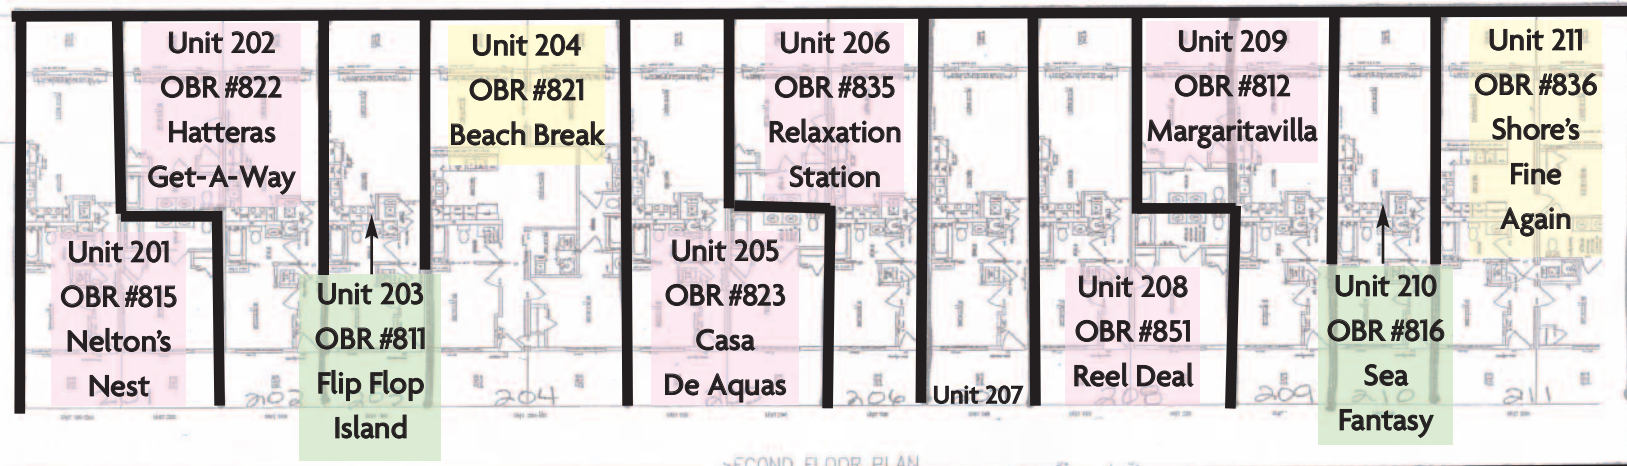

# Durant Station - Map

click on any unit  
to view details

Building Ocean Front

Building Sound Side

| Legend |            |
|--------|------------|
|        | 3 Bedrooms |
|        | 2 Bedrooms |
|        | 1 Bedroom  |