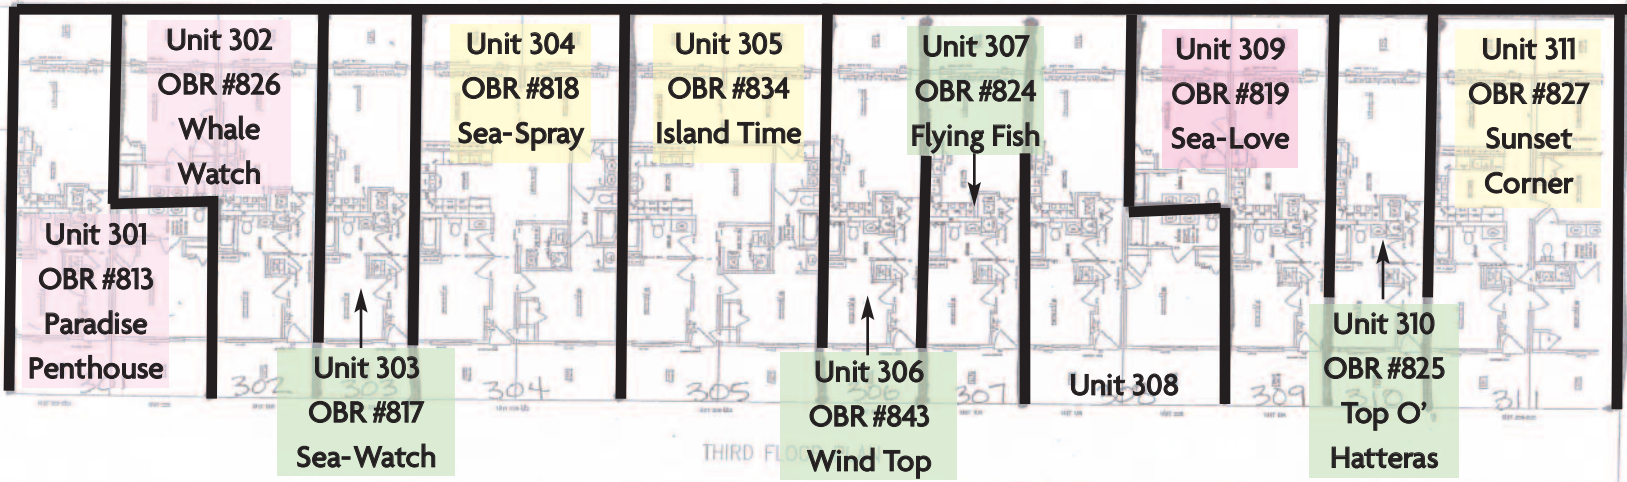

# Durant Station - Map

click on any unit  
to view details

Building Ocean Front

Building Sound Side

| Legend |            |
|--------|------------|
|        | 3 Bedrooms |
|        | 2 Bedrooms |
|        | 1 Bedroom  |