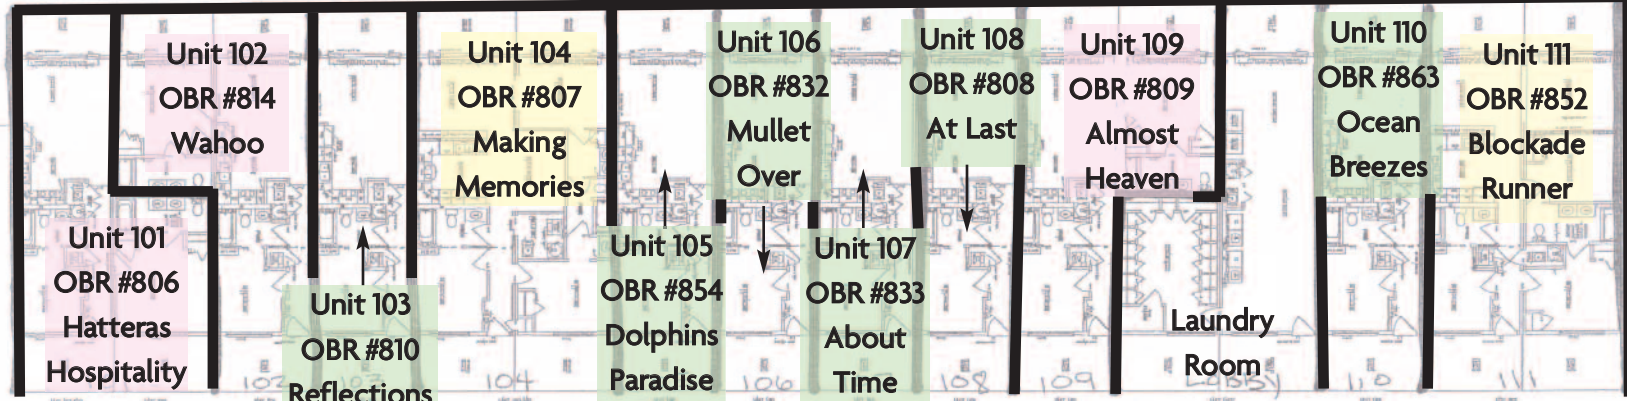

# Durant Station - Map

click on any unit  
to view details

Building Ocean Front

Building Sound Side

| Legend |            |
|--------|------------|
|        | 3 Bedrooms |
|        | 2 Bedrooms |
|        | 1 Bedroom  |